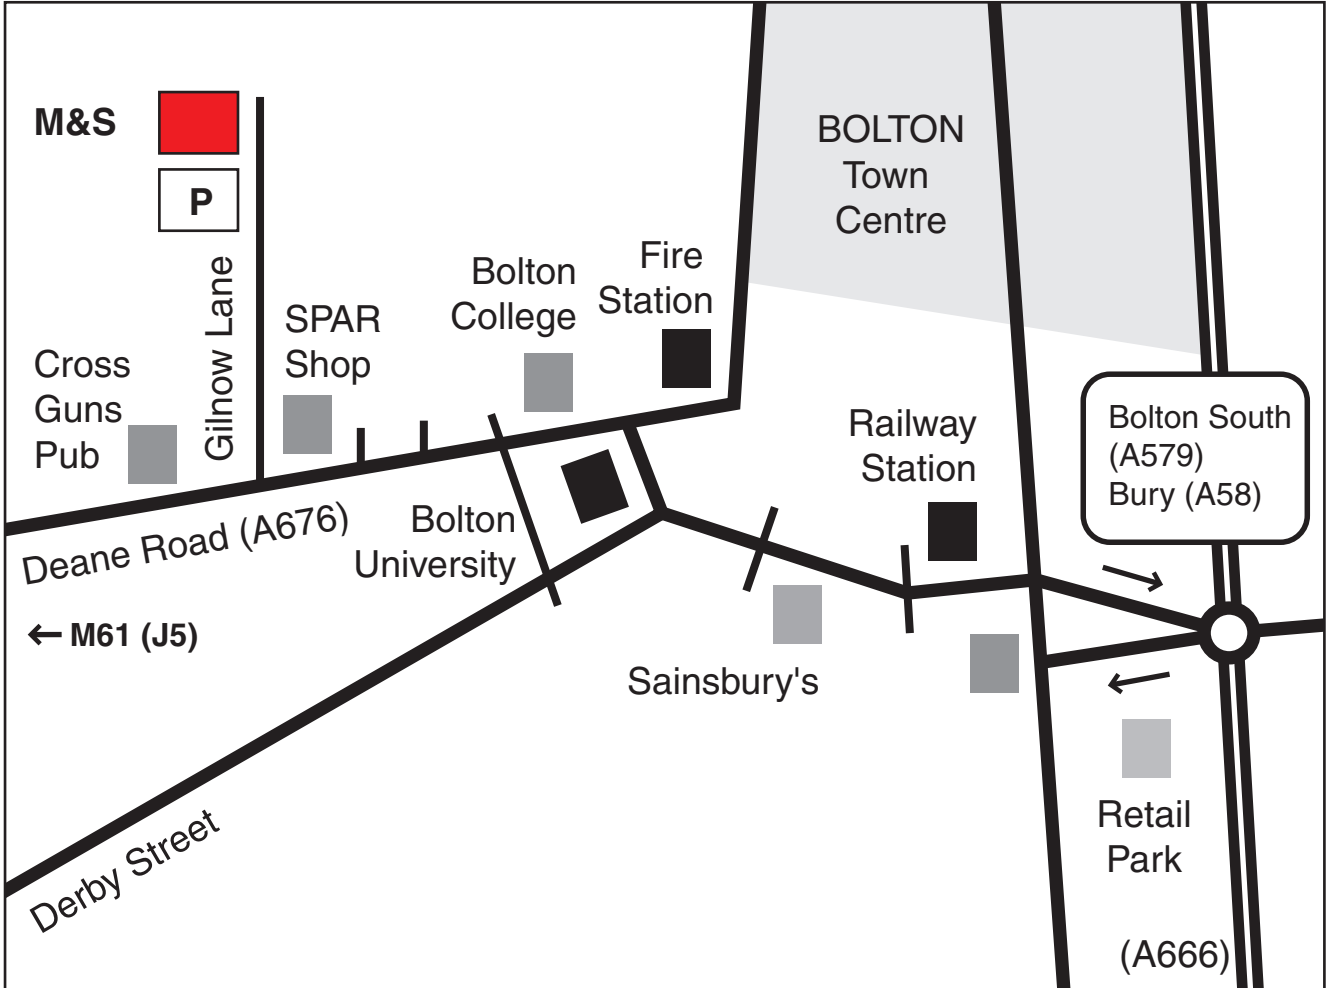

**M&S Fitted Bedrooms. Middlebrook Mill, Gilnow Lane, Bolton. BL3 5EN**  
Telephone: 01204-389976

**Showroom Opening Times**

Monday - Thursday: 9:30 - 4:30  
Friday: 9:30 - 4:00  
Saturday: 11:00 - 2:00