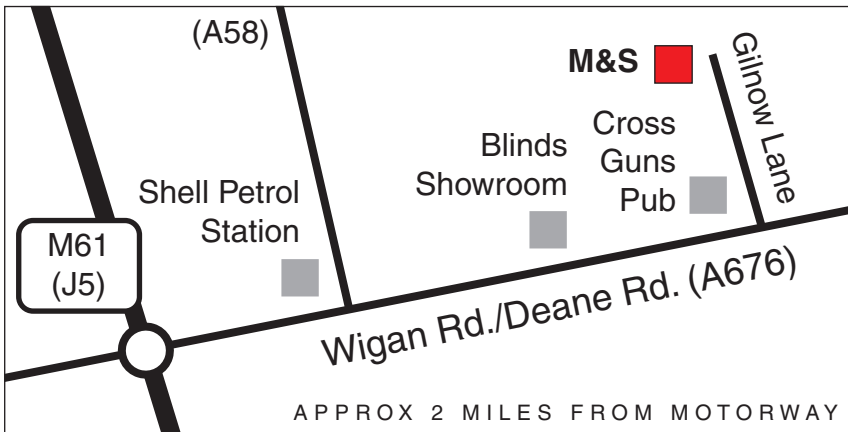

**M&S Fitted Bedrooms. Middlebrook Mill, Gilnow Lane, Bolton. BL3 5EN**  
Telephone: 01204-389976

**Showroom Opening Times**

Monday - Thursday: 9:30 - 4:30  
Friday: 9:30 - 4:00  
Saturday: 11:00 - 2:00